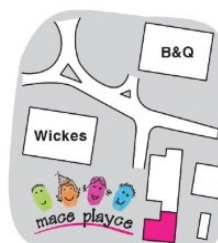

Mace Playce, Unit 3, Cuton Hall Lane,
Chelmsford, CM2 6PB, Essex

01245 464316
www.mace-playce.co.uk

Southview School and College

Conrad Road, Witham, Essex, CM8 2TA

School Telephone: 01376 503505 College Telephone: 01376 425372